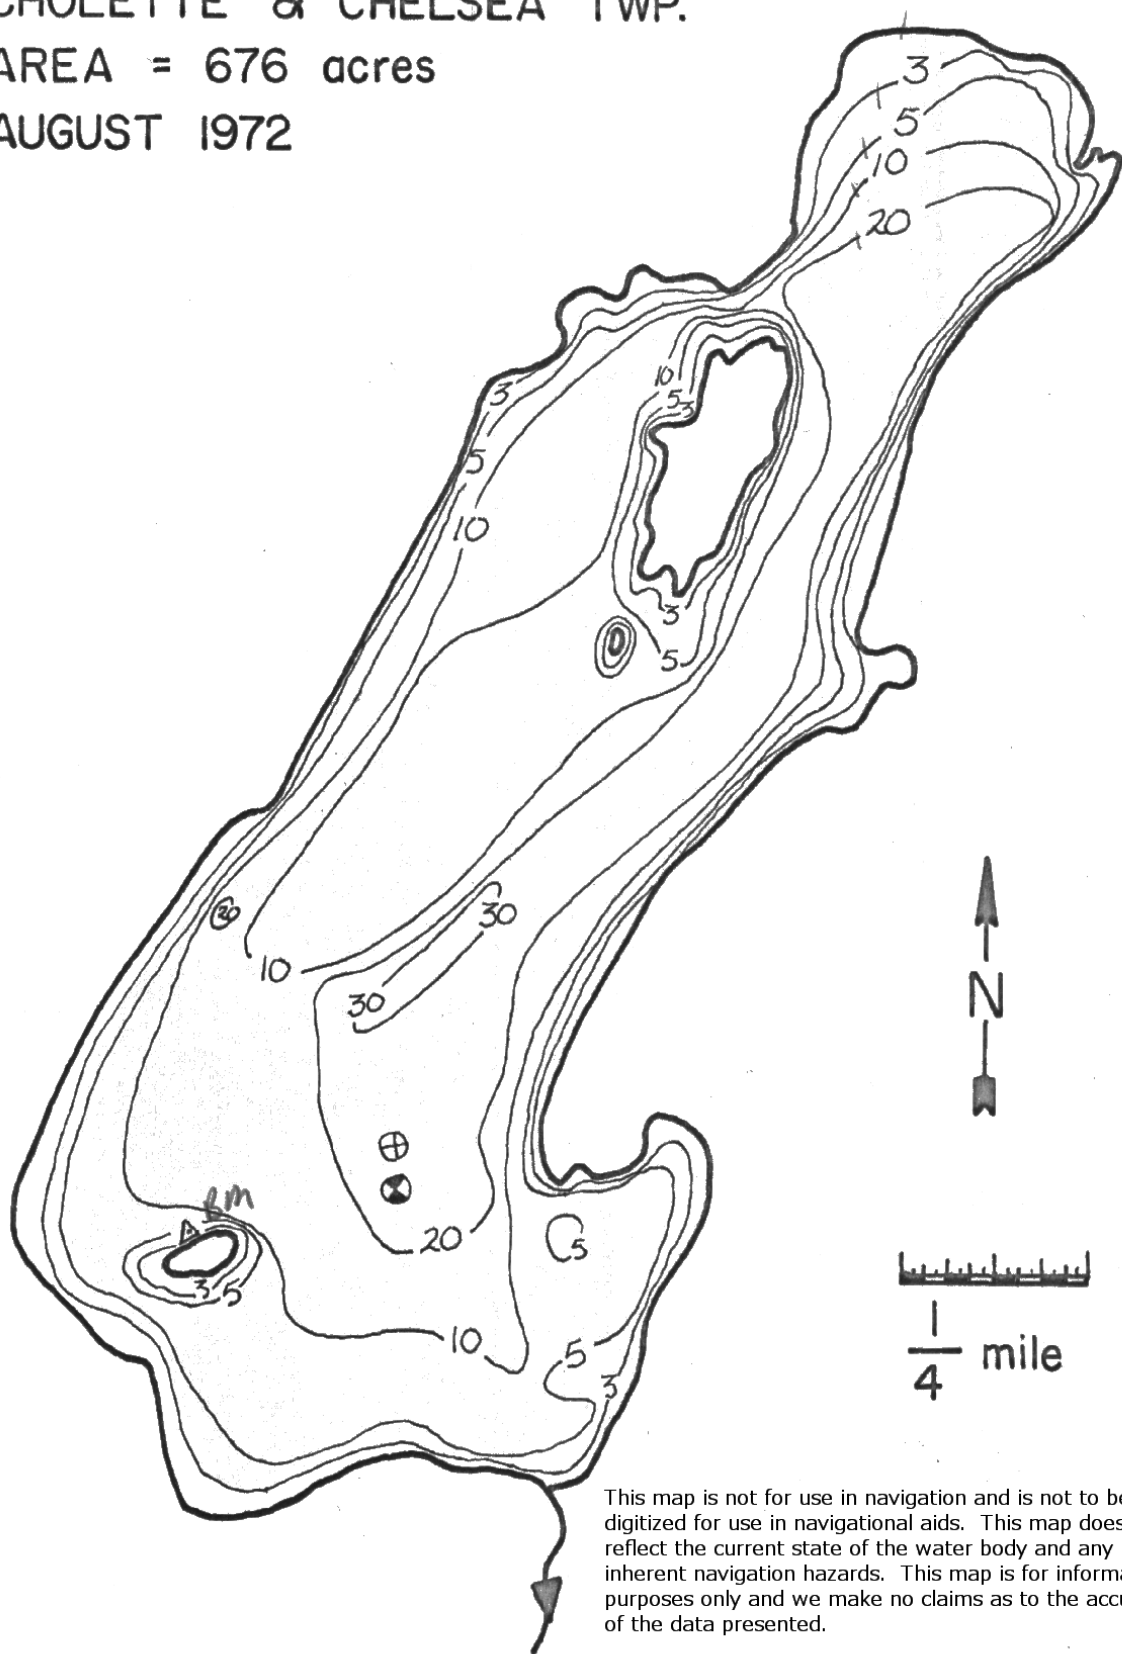

BUFFALO ISLAND LAKE  
CHOLETTE & CHELSEA TWP.  
AREA = 676 acres  
AUGUST 1972

This map is not for use in navigation and is not to be digitized for use in navigational aids. This map does not reflect the current state of the water body and any inherent navigation hazards. This map is for information purposes only and we make no claims as to the accuracy of the data presented.