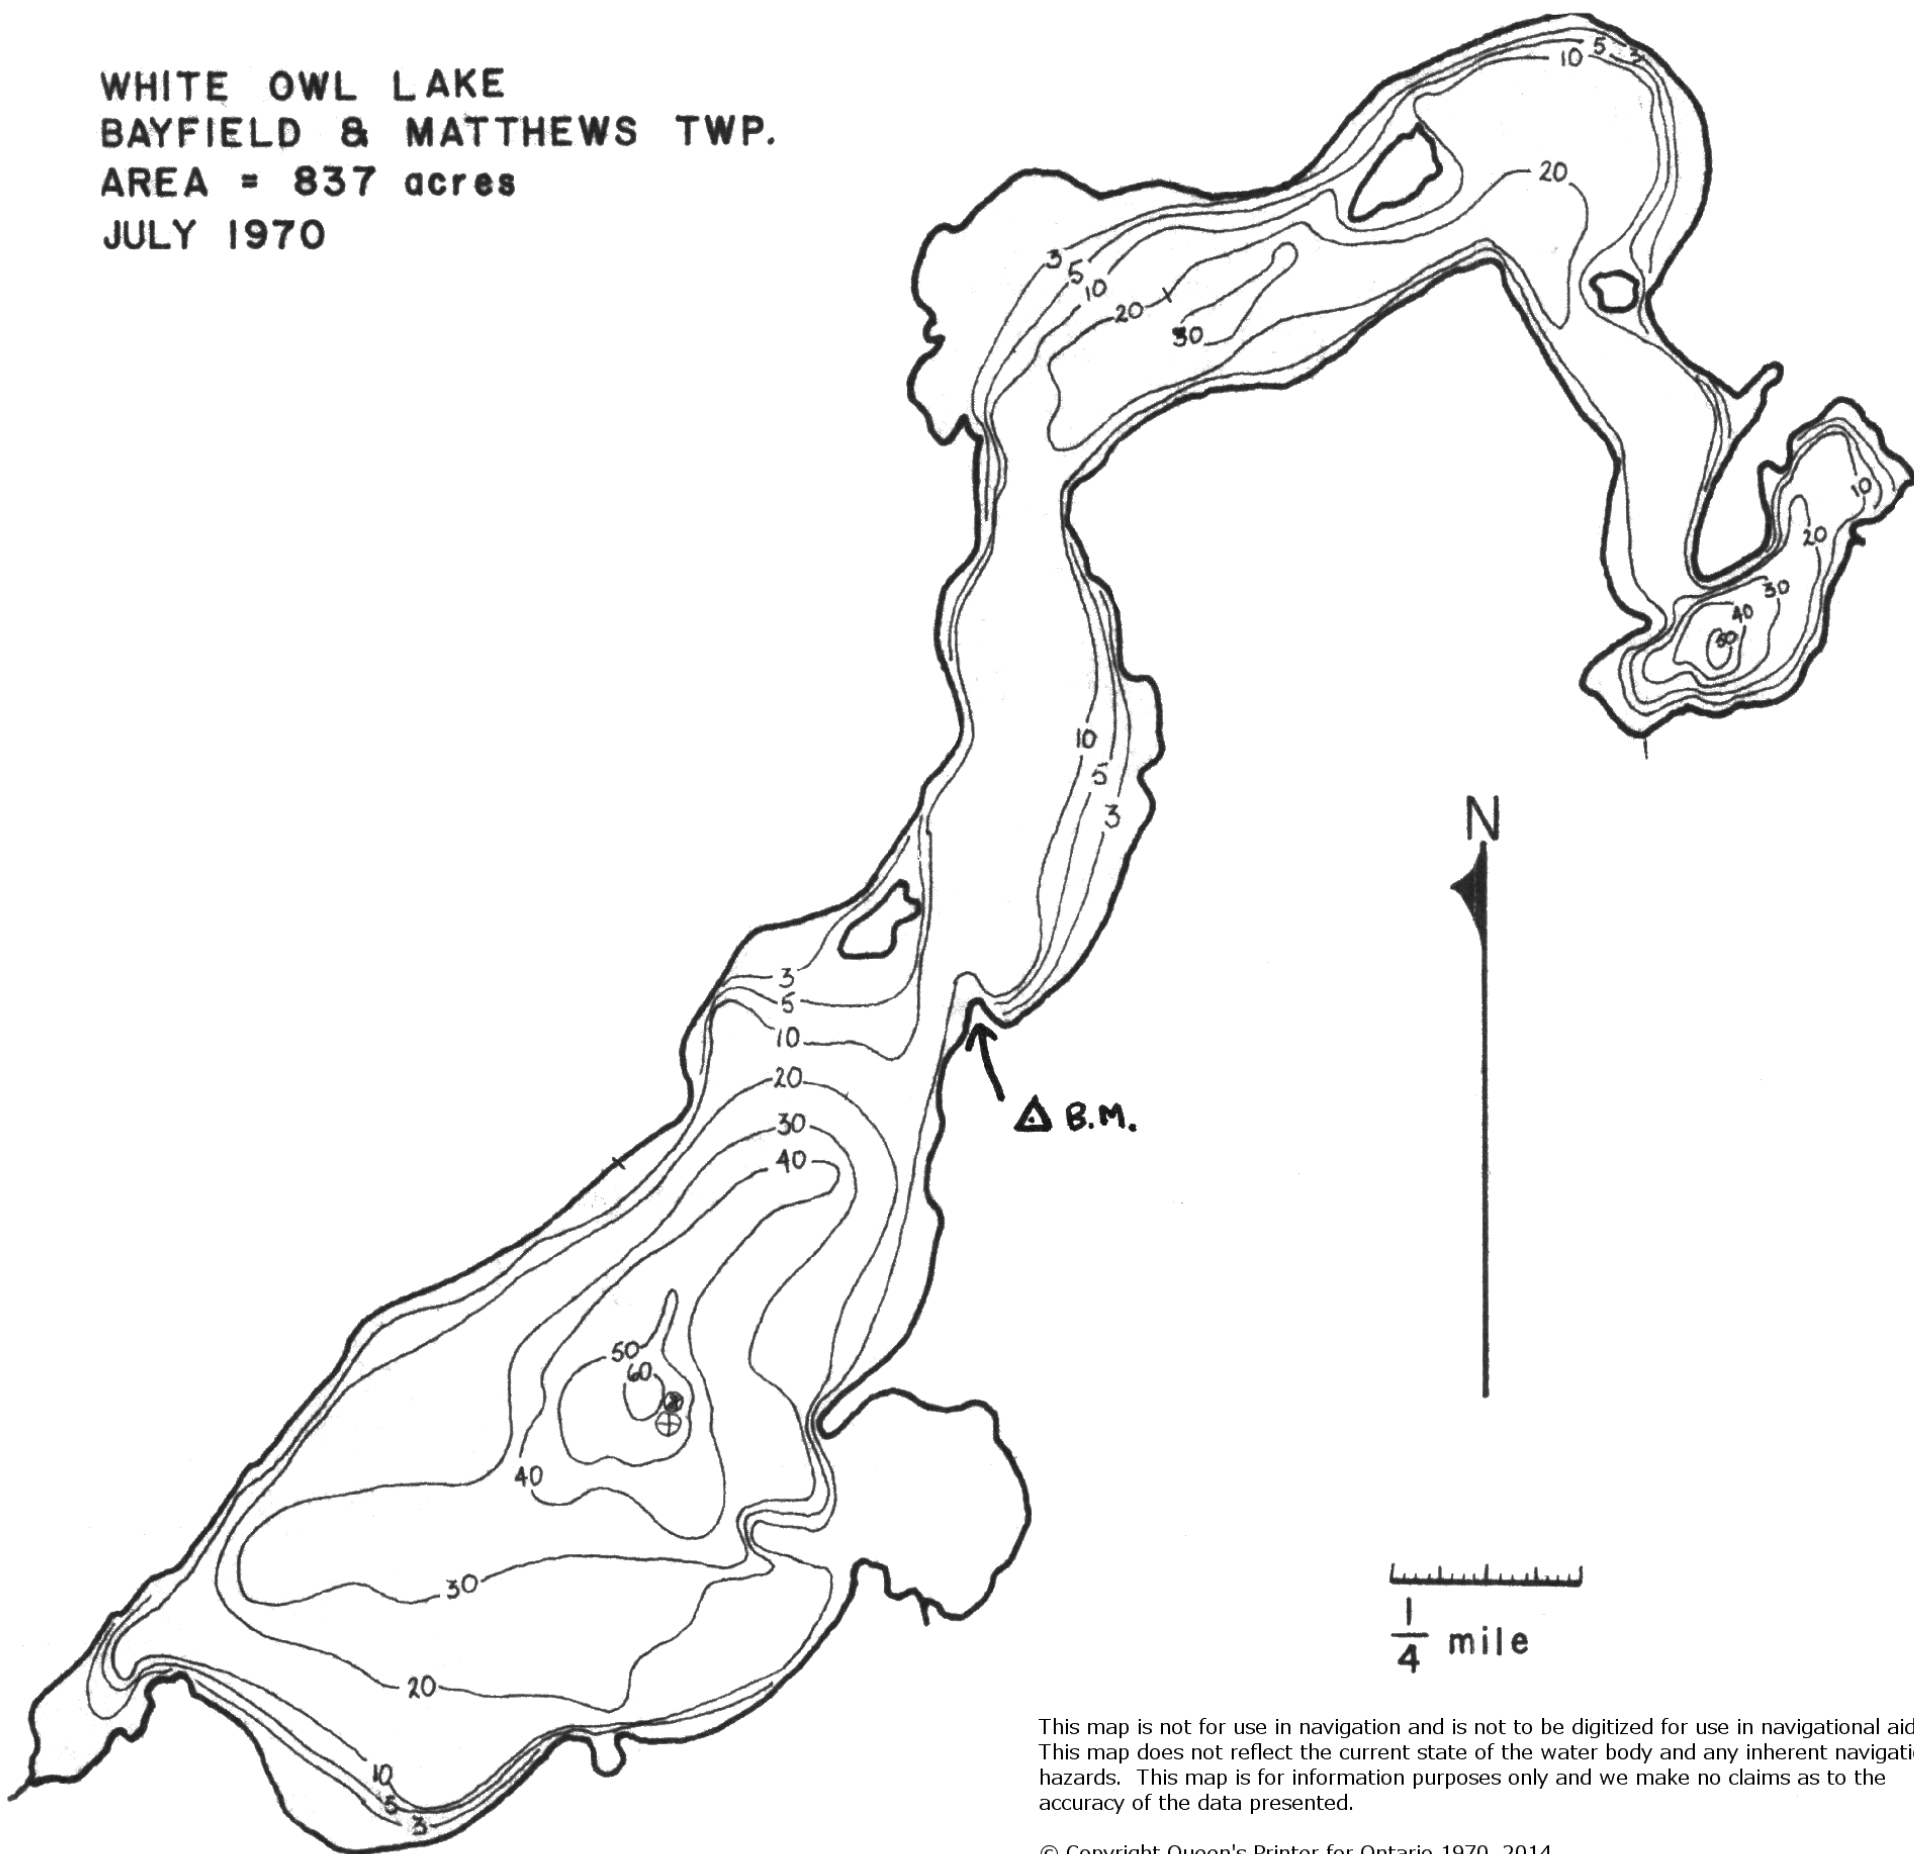

WHITE OWL LAKE
BAYFIELD & MATTHEWS TWP.
AREA = 837 acres
JULY 1970

This map is not for use in navigation and is not to be digitized for use in navigational aids. This map does not reflect the current state of the water body and any inherent navigation hazards. This map is for information purposes only and we make no claims as to the accuracy of the data presented.